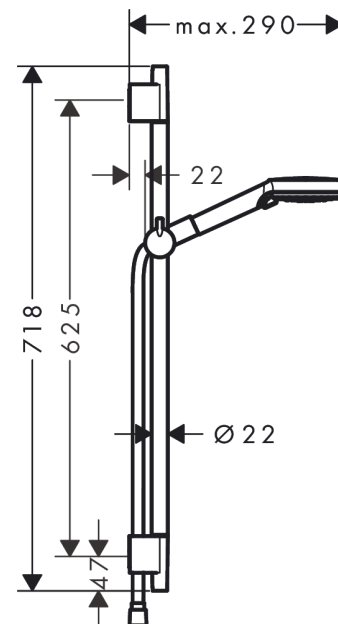

Vernis Blend

Shower set 100 Vario with shower bar S Puro 65 cm

Finish: **Matt Black** Article Number: **26422670**

Description

product features

- consists of: hand shower, shower bar, shower hose, slider
- shower head size: 100 mm
- spray type: Rain, IntenseRain
- spray type adjustment by turning spray disc
- hand shower holder inclination angle can be adjusted by 45°
- maximum flow rate at 3 bar: 15,2 l/min
- minimum flow pressure: 1 bar
- operating pressure: min. 1 bar/max. 6 bar
- wall mounting: screw fastening
- wall supports made of plastic
- profile pipe: round
- pipe length: 718 mm
- shower bar diameter: 22 mm
- drilling distance 625 mm
- shower hose with conical nut on both ends
- pivot connector prevents hose from tangling

Technology

Product image

Scale drawing

Vernis Blend

Shower set 100 Vario with shower bar S Puro 65 cm

Finish: **Matt Black** Article Number: **26422670**

Flowchart

The consumption was measured in combination with the appropriate fittings (thermostat/mixer/in-wall valve) to reflect actual application in practice.

Vernis Blend
Shower set 100 Vario with shower bar S Puro 65 cm
 Finish: **Matt Black** Article Number: **26422670**

Exploded Drawing

Year of production: >04/21

Vernis Blend

Shower set 100 Vario with shower bar S Puro 65 cm

Finish: **Matt Black** Article Number: **26422670**

Spare part list

Year of production: >04/21

Pos.	Description	Article Number	PC	PU
1	cover	97709670	59	1
2	support, assy	97651670	63	1
3	tile-matching-disk 7 mm	97450670	54	1
4	wall support	95218000	3	1
5	mounting set	96179000	4	1
6	shower hose Isiflex'B 1,60 m	28276670	98	1
7	handshower	26270670	98	1
8	filter packing	94246000	1	1