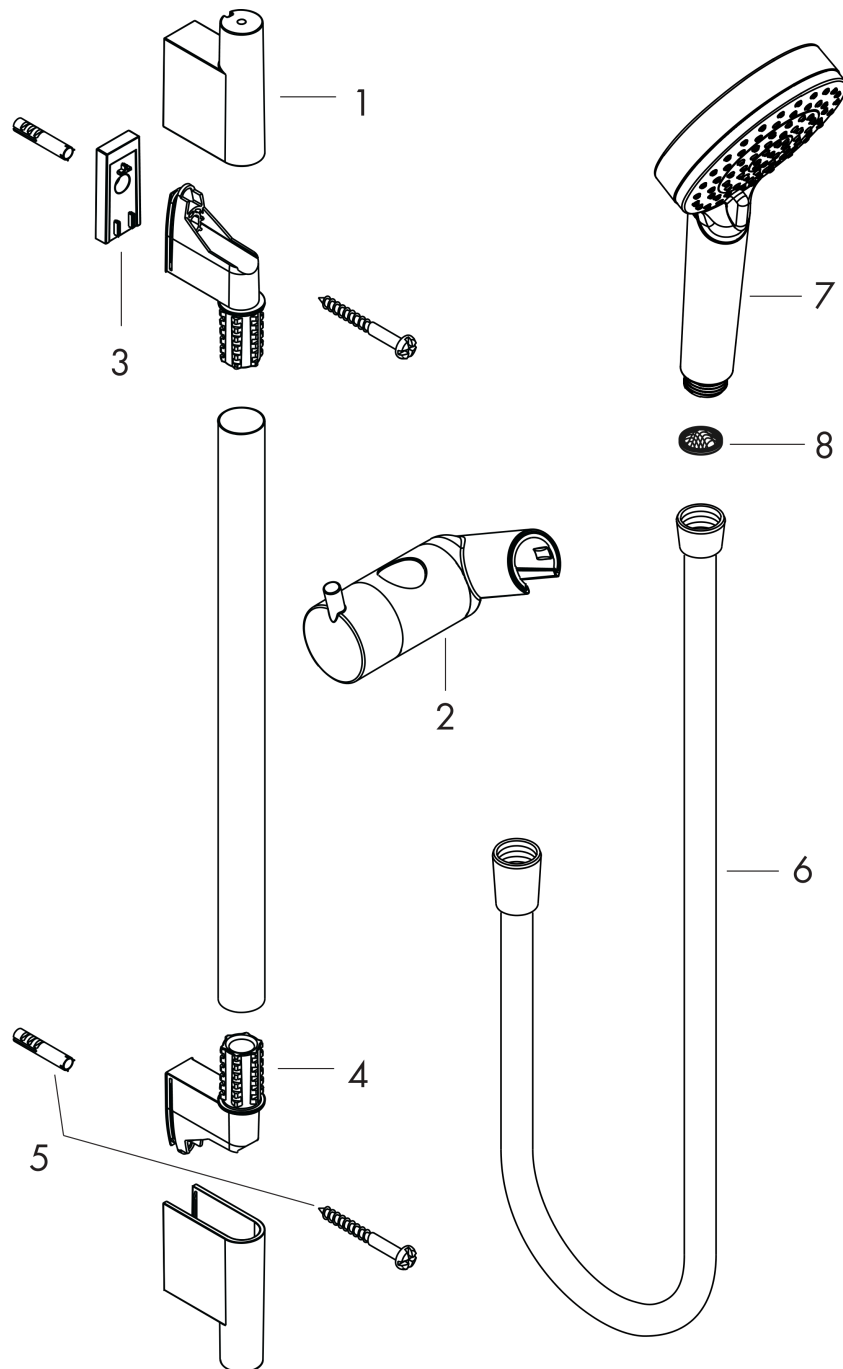

Vernis Blend

Shower set 100 Vario with shower bar S Puro 65 cm

Finish: **Matt Black** Article Number: **26422670**

Description

product features

- consists of: hand shower, shower bar, shower hose, slider
- shower head size: 100 mm
- spray type: Rain, IntenseRain
- spray type adjustment by turning spray disc
- hand shower holder inclination angle can be adjusted by 45°
- maximum flow rate at 3 bar: 15,2 l/min
- minimum flow pressure: 1 bar
- operating pressure: min. 1 bar/max. 6 bar
- wall mounting: screw fastening
- wall supports made of plastic
- profile pipe: round
- pipe length: 718 mm
- shower bar diameter: 22 mm
- drilling distance 625 mm
- shower hose with conical nut on both ends
- pivot connector prevents hose from tangling

Technology

Product image

Scale drawing

Vernis Blend

Shower set 100 Vario with shower bar S Puro 65 cm

Finish: **Matt Black** Article Number: **26422670**

Flowchart

The consumption was measured in combination with the appropriate fittings (thermostat/mixer/in-wall valve) to reflect actual application in practice.

Vernis Blend
Shower set 100 Vario with shower bar S Puro 65 cm
 Finish: **Matt Black** Article Number: **26422670**

Exploded Drawing

Year of production: >04/21

Vernis Blend

Shower set 100 Vario with shower bar S Puro 65 cm

Finish: **Matt Black** Article Number: **26422670**

Spare part list

Year of production: >04/21

Pos.	Description	Article Number	PC	PU
1	cover	97709670	59	1
2	support, assy	97651670	63	1
3	tile-matching-disk 7 mm	97450670	54	1
4	wall support	95218000	3	1
5	mounting set	96179000	4	1
6	shower hose Isiflex'B 1,60 m	28276670	98	1
7	handshower	26270670	98	1
8	filter packing	94246000	1	1