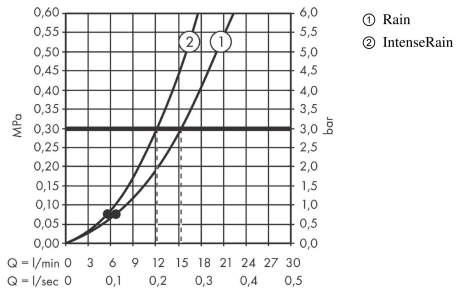

Vernis Blend

Shower set 100 Vario with shower bar S Puro 65 cm

Finish: **Matt Black** Article Number: **26422670**

Description

product features

- consists of: hand shower, shower bar, shower hose, slider
- shower head size: 100 mm
- spray type: Rain, IntenseRain
- spray type adjustment by turning spray disc
- hand shower holder inclination angle can be adjusted by 45°
- maximum flow rate at 3 bar: 15,2 l/min
- minimum flow pressure: 1 bar
- operating pressure: min. 1 bar/max. 6 bar
- wall mounting: screw fastening
- wall supports made of plastic
- profile pipe: round
- pipe length: 718 mm
- shower bar diameter: 22 mm
- drilling distance 625 mm
- shower hose with conical nut on both ends
- pivot connector prevents hose from tangling

Technology

Product image

Scale drawing

Vernis Blend

Shower set 100 Vario with shower bar S Puro 65 cm

Finish: **Matt Black** Article Number: **26422670**

Flowchart

The consumption was measured in combination with the appropriate fittings (thermostat/mixer/in-wall valve) to reflect actual application in practice.